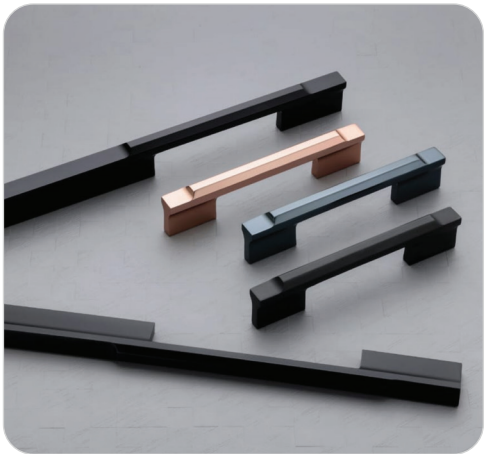

504

DRAWER & WARDROBE HANDLES